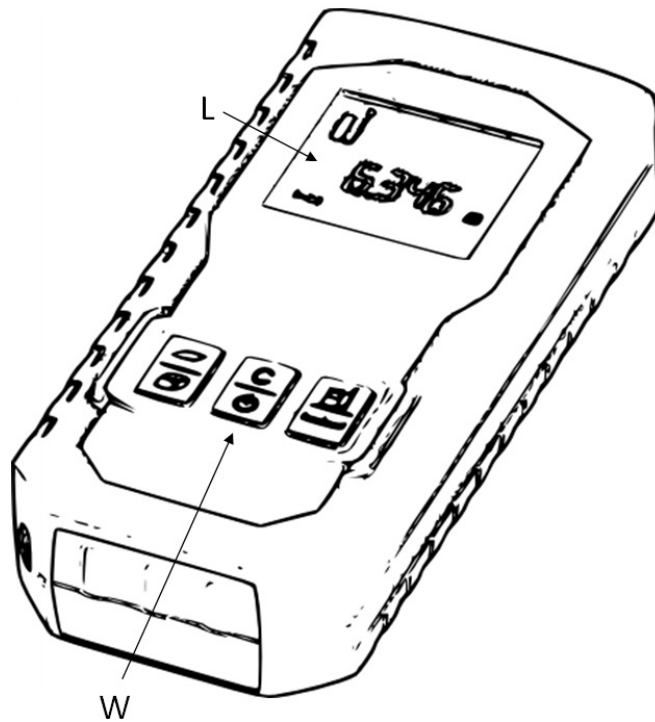

## 2. Application

This device is designed for distance measurement.

## 3. Unit setup and operation

L - LCD display

W - Power on switch

- Turn on the power using the appropriate button.
- Aim the laser beam in the measured direction.
- Press the appropriate button to perform the measurement.
- Watch the display of the device to read the measurement data.
- To replace the battery open the battery cover by unscrewing the screws or loosening the lock, replace the battery, close the cover.