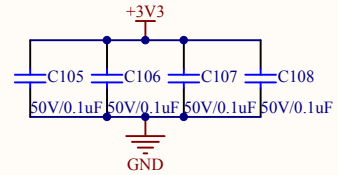

LED

KEY

Extension Pin

Company Name: GigaDevice		
File Name: Extension		
Revision: 1.0	Data: 2013-9-13	Author: XuFei

MCU SWD

HSE

Reset

Company Name: GigaDevice		
File Name: GDLink		
Revision: 1.0	Data: 2015-01-09	Author: XuFei