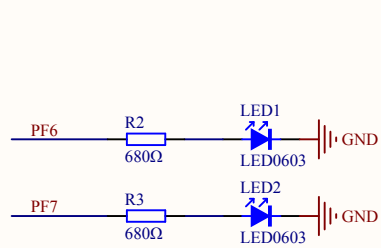

LED

KEY

Extension Pin

Company Name: GigaDevice		
File Name: Extension		
Revision: 1.0	Data: 2013-9-13	Author: XuFei

MCU SWD

HSE

Reset

Company Name: GigaDevice		
File Name: GDLink		
Revision: 1.0	Data: 2015-01-09	Author: XuFei