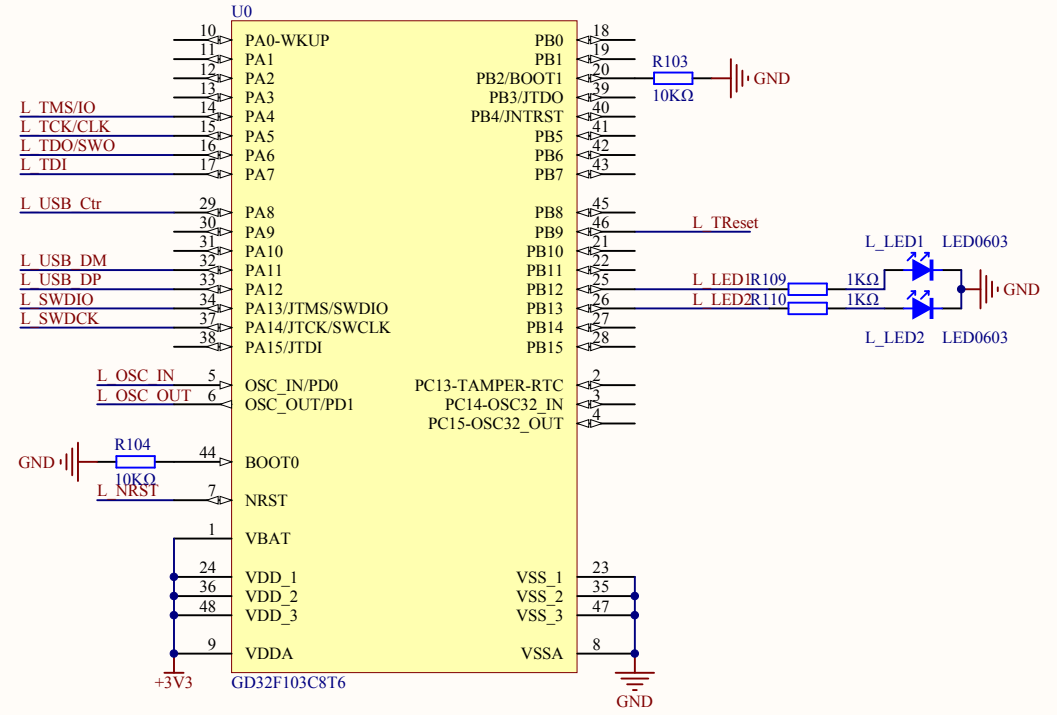

LED

KEY

Extension Pin

Company Name: GigaDevice		
File Name: Extension		
Revision: 1.0	Data: 2013-9-13	Author: XuFei

MCU SWD

HSE

Reset

Company Name: GigaDevice		
File Name: GDLink		
Revision: 1.0	Data: 2015-01-09	Author: XuFei

Company Name: GigaDevice

File Name: MCU

Revision: 1.1

Data: 2015-3

Author: XuFei

Company Name: GigaDevice		
File Name: Power		
Revision: 1.0	Data: 2013-9-13	Author: XuFei