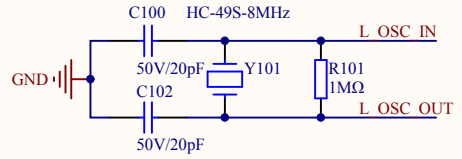

LED

KEY

Extension Pin

Company Name: GigaDevice		
File Name: Extension		
Revision: 1.0	Data: 2013-9-13	Author: XuFei

MCU SWD

HSE

Reset

Company Name: GigaDevice		
File Name: GDLink		
Revision: 1.0	Data: 2015-01-09	Author: XuFei