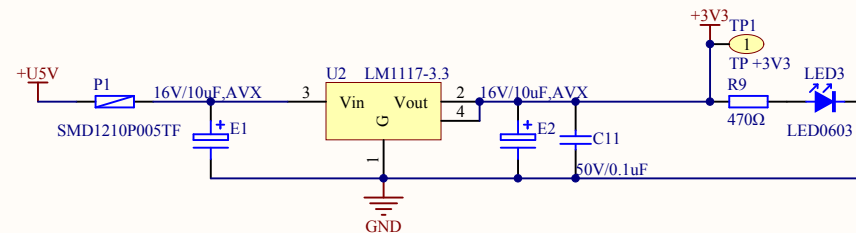

Company Name: GigaDevice		
File Name: Power		
Revision: 1.0	Data: 2013-9-13	Author: XuFei