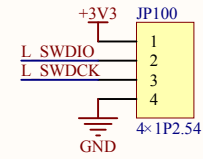

LED

KEY

Extension Pin

Company Name: GigaDevice		
File Name: Extension		
Revision: 1.0	Data: 2013-9-13	Author: XuFei

MCU SWD

HSE

Reset

Company Name: GigaDevice		
File Name: GDLink		
Revision: 1.0	Data: 2015-01-09	Author: XuFei