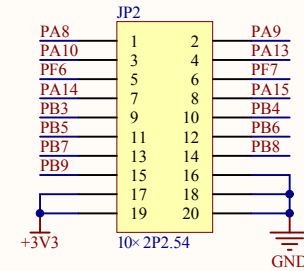

LED

KEY

Extension Pin

Company Name: GigaDevice		
File Name: Extension		
Revision: 1.0	Data: 2013-9-13	Author: XuFei

MCU SWD

HSE

Reset

Company Name: GigaDevice		
File Name: GDLink		
Revision: 1.0	Data: 2015-01-09	Author: XuFei