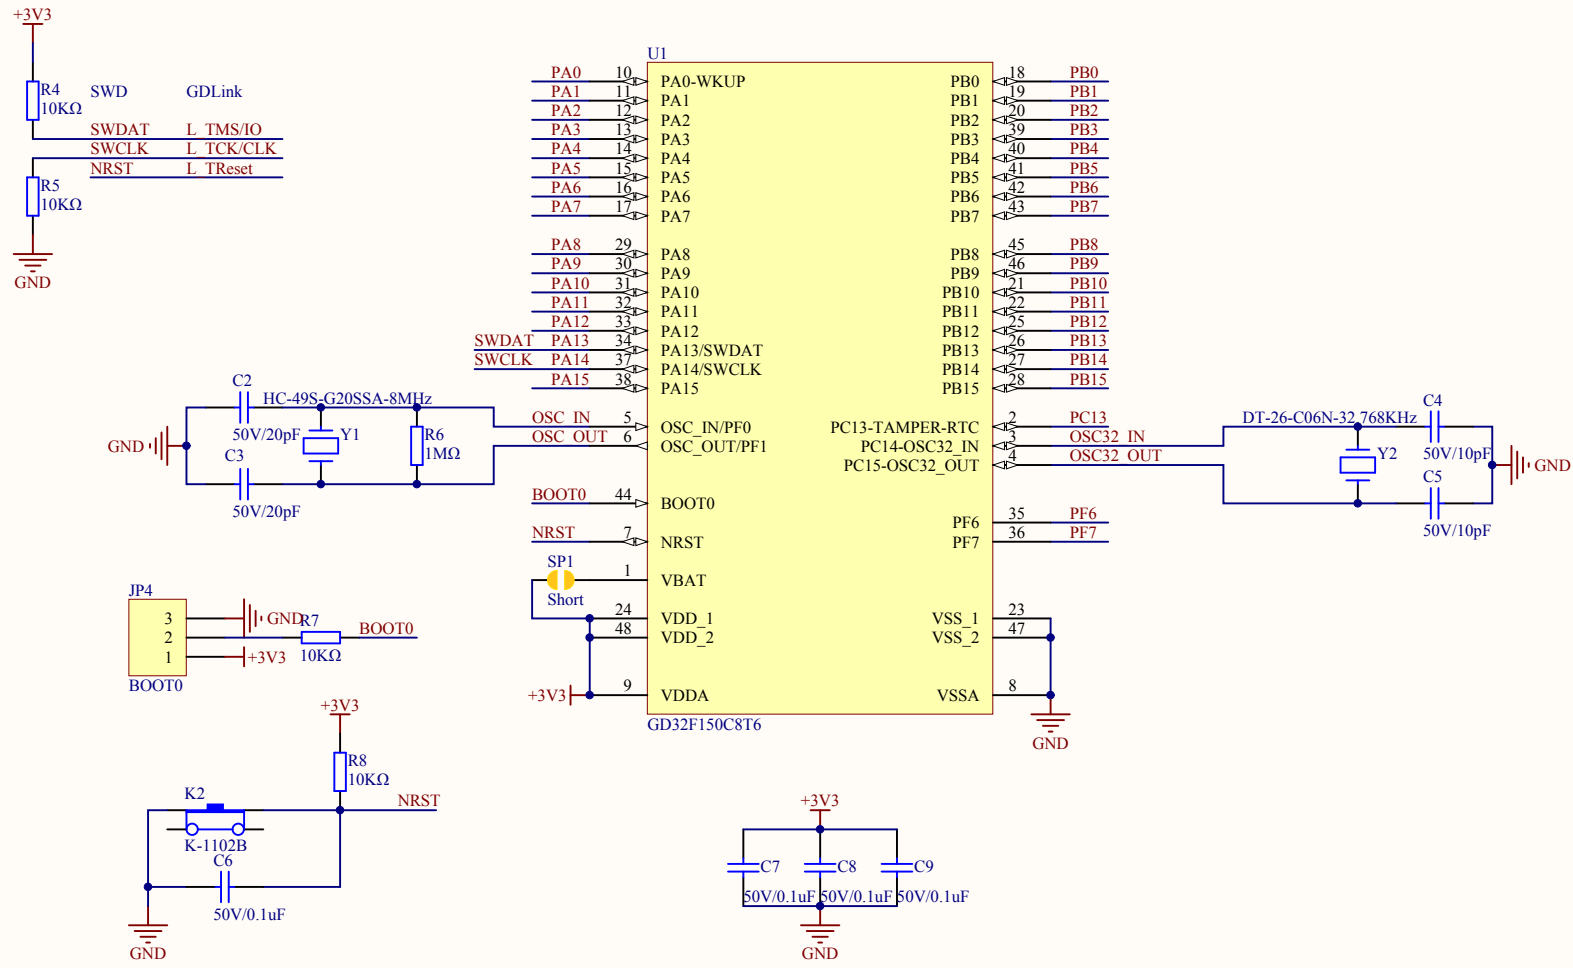

LED

KEY

Extension Pin

Company Name: GigaDevice		
File Name: Extension		
Revision: 1.0	Data: 2013-9-13	Author: XuFei

MCU SWD

HSE

Reset

Company Name: GigaDevice		
File Name: GDLink		
Revision: 1.0	Data: 2015-01-09	Author: XuFei

Company Name: GigaDevice

File Name: MCU

Revision: 1.1

Data: 2015-3

Author: XuFei

Company Name: GigaDevice		
File Name: Power		
Revision: 1.0	Data: 2013-9-13	Author: XuFei