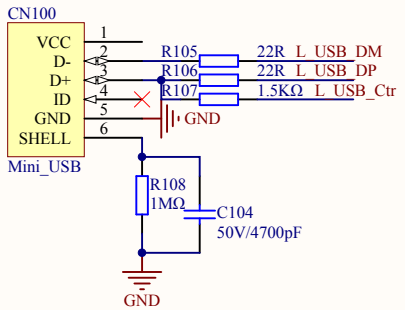

LED

KEY

Extension Pin

Company Name: GigaDevice		
File Name: Extension		
Revision: 1.0	Data: 2013-9-13	Author: XuFei

MCU SWD

HSE

Reset

Company Name: GigaDevice		
File Name: GDLink		
Revision: 1.0	Data: 2015-01-09	Author: XuFei