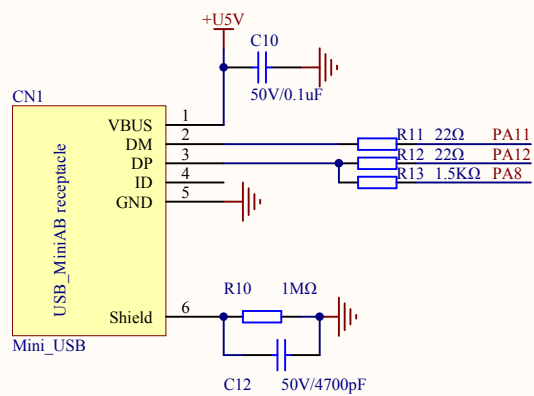

Company Name: GigaDevice		
File Name: Power		
Revision: 1.0	Data: 2013-9-13	Author: XuFei