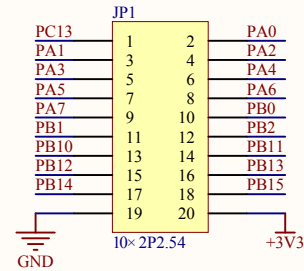

LED

KEY

Extension Pin

Company Name: GigaDevice		
File Name: Extension		
Revision: 1.0	Data: 2013-9-13	Author: XuFei

MCU SWD

HSE

Reset

Company Name: GigaDevice		
File Name: GDLink		
Revision: 1.0	Data: 2015-01-09	Author: XuFei