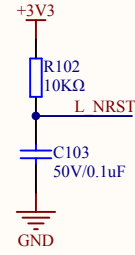

LED

KEY

Extension Pin

Company Name: GigaDevice		
File Name: Extension		
Revision: 1.0	Data: 2013-9-13	Author: XuFei

MCU SWD

HSE

Reset

Company Name: GigaDevice		
File Name: GDLink		
Revision: 1.0	Data: 2015-01-09	Author: XuFei