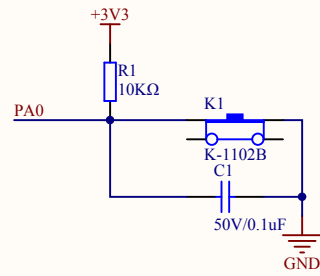

LED

KEY

Extension Pin

Company Name: GigaDevice		
File Name: Extension		
Revision: 1.0	Data: 2013-9-13	Author: XuFei

MCU SWD

HSE

Reset

Company Name: GigaDevice		
File Name: GDLink		
Revision: 1.0	Data: 2015-01-09	Author: XuFei