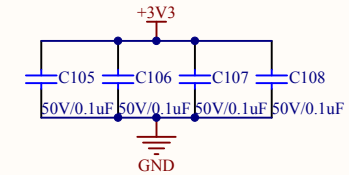

Reset

Company Name: GigaDevice		
File Name: GDLink		
Revision: 1.0	Data: 2015-01-09	Author: XuFei