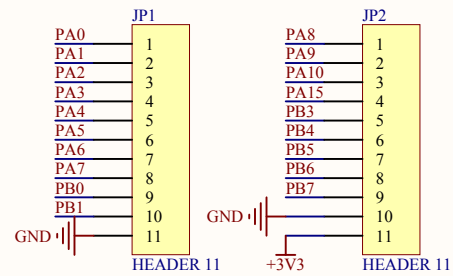

LED

KEY

Extension Pin

Company Name: GigaDevice

File Name: Extension

Revision: 1.0

Data: 2014-06

Author: XuFei