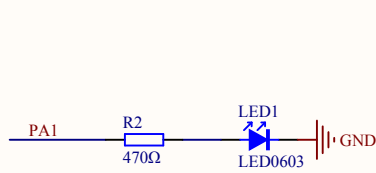

LED

KEY

Extension Pin

Company Name: GigaDevice

File Name: Extension

Revision: 1.0

Data: 2014-06

Author: XuFei