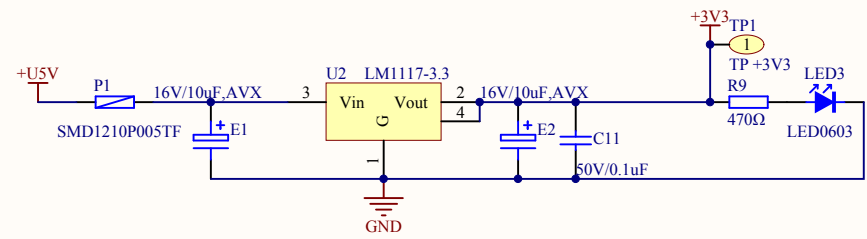

MCU SWD

HSE

Reset

Company Name: GigaDevice		
File Name: GDLink		
Revision: 1.0	Data: 2015-01-09	Author: XuFei

Company Name: GigaDevice		
File Name: MCU		
Revision: 1.1	Data: 2015-07	Author: XuFei

Company Name: GigaDevice