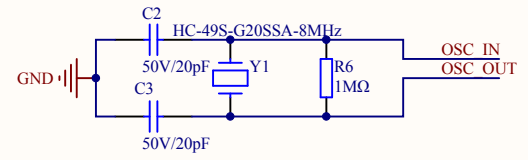

MCU SWD

HSE

Reset

Company Name: GigaDevice		
File Name: GDLink		
Revision: 1.0	Data: 2015-01-09	Author: XuFei

Company Name: GigaDevice		
File Name: MCU		
Revision: 1.1	Data: 2015-07	Author: XuFei

Company Name: GigaDevice