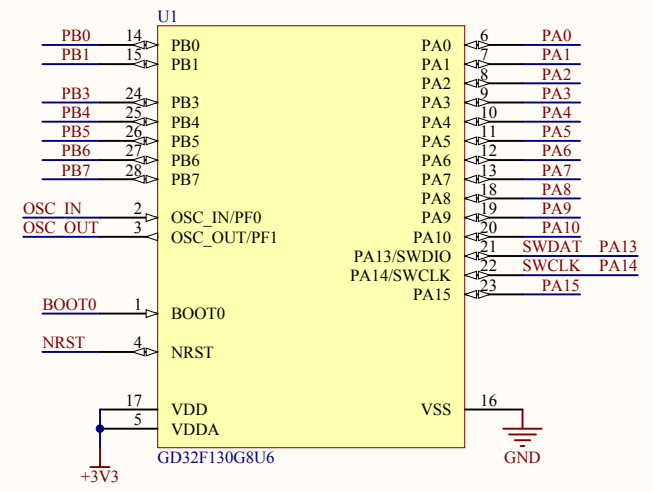

LED

KEY

Extension Pin

Company Name: GigaDevice

File Name: Extension

Revision: 1.0

Data: 2014-06

Author: XuFei

MCU SWD

HSE

Reset

Company Name: GigaDevice		
File Name: GDLink		
Revision: 1.0	Data: 2015-01-09	Author: XuFei

Company Name: GigaDevice		
File Name: MCU		
Revision: 1.1	Data: 2015-07	Author: XuFei

Company Name: GigaDevice