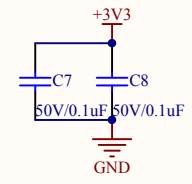

MCU SWD

HSE

Reset

Company Name: GigaDevice		
File Name: GDLink		
Revision: 1.0	Data: 2015-01-09	Author: XuFei

Company Name: GigaDevice		
File Name: MCU		
Revision: 1.1	Data: 2015-07	Author: XuFei

Company Name: GigaDevice