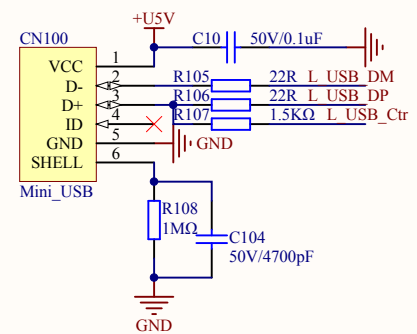

Reset

Company Name: GigaDevice		
File Name: GDLink		
Revision: 1.0	Data: 2015-01-09	Author: XuFei