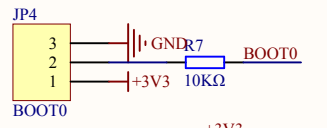

MCU SWD

HSE

Reset

Company Name: GigaDevice		
File Name: GDLink		
Revision: 1.0	Data: 2015-01-09	Author: XuFei

Company Name: GigaDevice		
File Name: MCU		
Revision: 1.1	Data: 2015-07	Author: XuFei

Company Name: GigaDevice