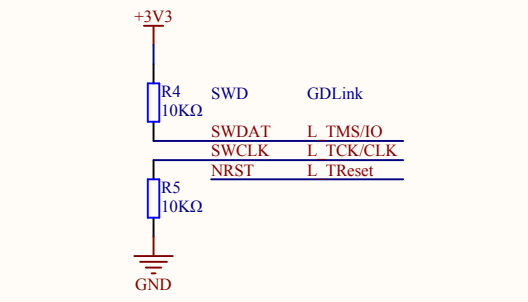

LED

KEY

Extension Pin

Company Name: GigaDevice

File Name: Extension

Revision: 1.0

Data: 2014-06

Author: XuFei

MCU SWD

HSE

Reset

Company Name: GigaDevice		
File Name: GDLink		
Revision: 1.0	Data: 2015-01-09	Author: XuFei

Company Name: GigaDevice		
File Name: MCU		
Revision: 1.1	Data: 2015-07	Author: XuFei

Company Name: GigaDevice