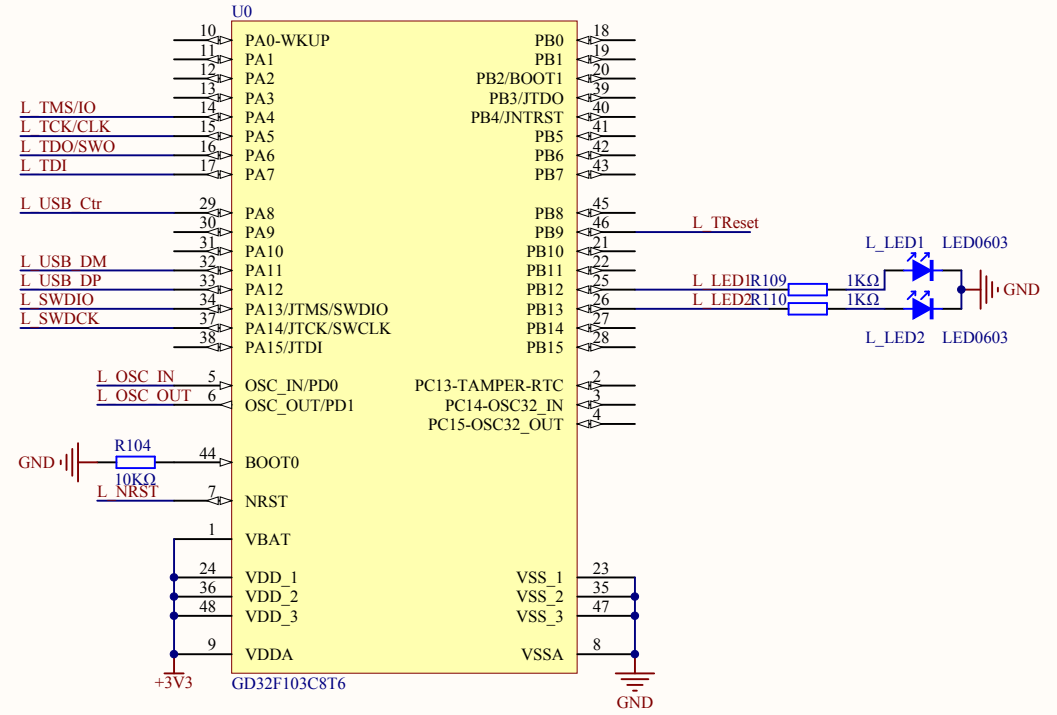

LED

KEY

Extension Pin

Company Name: GigaDevice

File Name: Extension

Revision: 1.0

Data: 2014-06

Author: XuFei

MCU SWD

HSE

Reset

Company Name: GigaDevice		
File Name: GDLink		
Revision: 1.0	Data: 2015-01-09	Author: XuFei

Company Name: GigaDevice		
File Name: MCU		
Revision: 1.1	Data: 2015-07	Author: XuFei

Company Name: GigaDevice