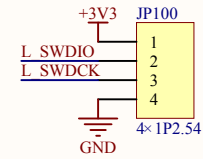

MCU SWD

HSE

Reset

Company Name: GigaDevice		
File Name: GDLink		
Revision: 1.0	Data: 2015-01-09	Author: XuFei