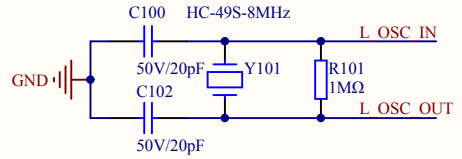

MCU SWD

HSE

Reset

Company Name: GigaDevice		
File Name: GDLink		
Revision: 1.0	Data: 2015-01-09	Author: XuFei