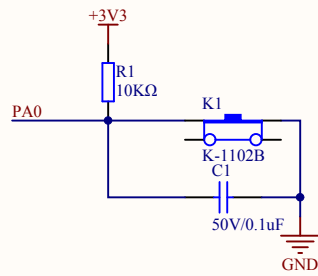

LED

KEY

Extension Pin

Company Name: GigaDevice

File Name: Extension

Revision: 1.0

Data: 2014-06

Author: XuFei