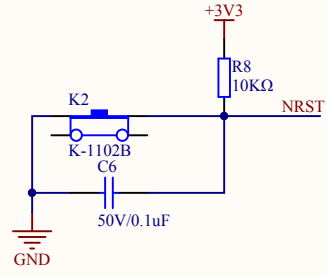

MCU SWD

HSE

Reset

Company Name: GigaDevice		
File Name: GDLink		
Revision: 1.0	Data: 2015-01-09	Author: XuFei

Company Name: GigaDevice		
File Name: MCU		
Revision: 1.1	Data: 2015-07	Author: XuFei

Company Name: GigaDevice