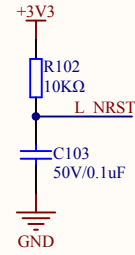

Reset

Company Name: GigaDevice		
File Name: GDLink		
Revision: 1.0	Data: 2015-01-09	Author: XuFei