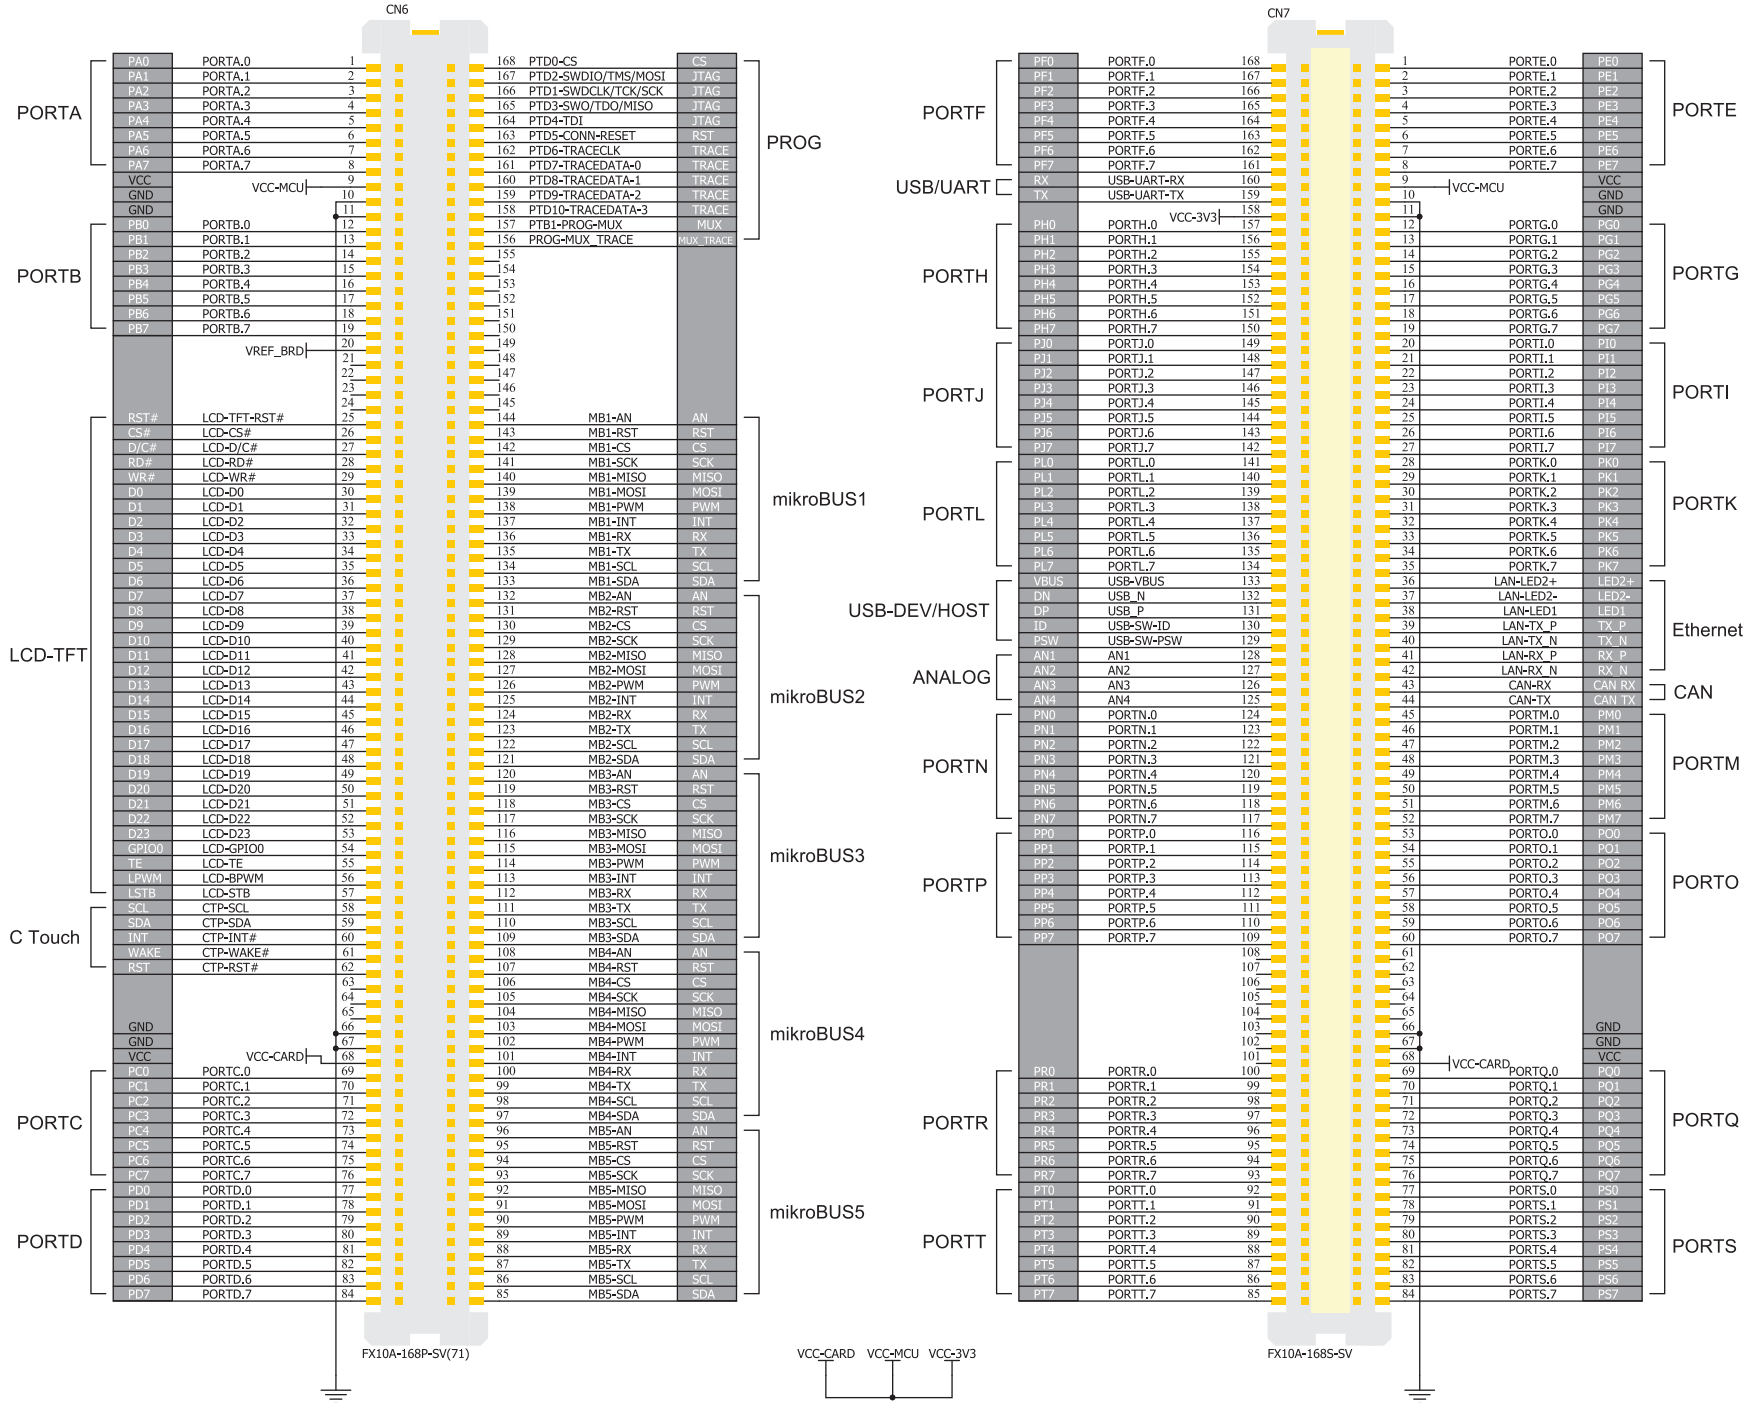

for ARM v8 DEVELOPMENT BOARD

SCHEMATIC

MCU Card Socket

HW. REV. 1.1.11