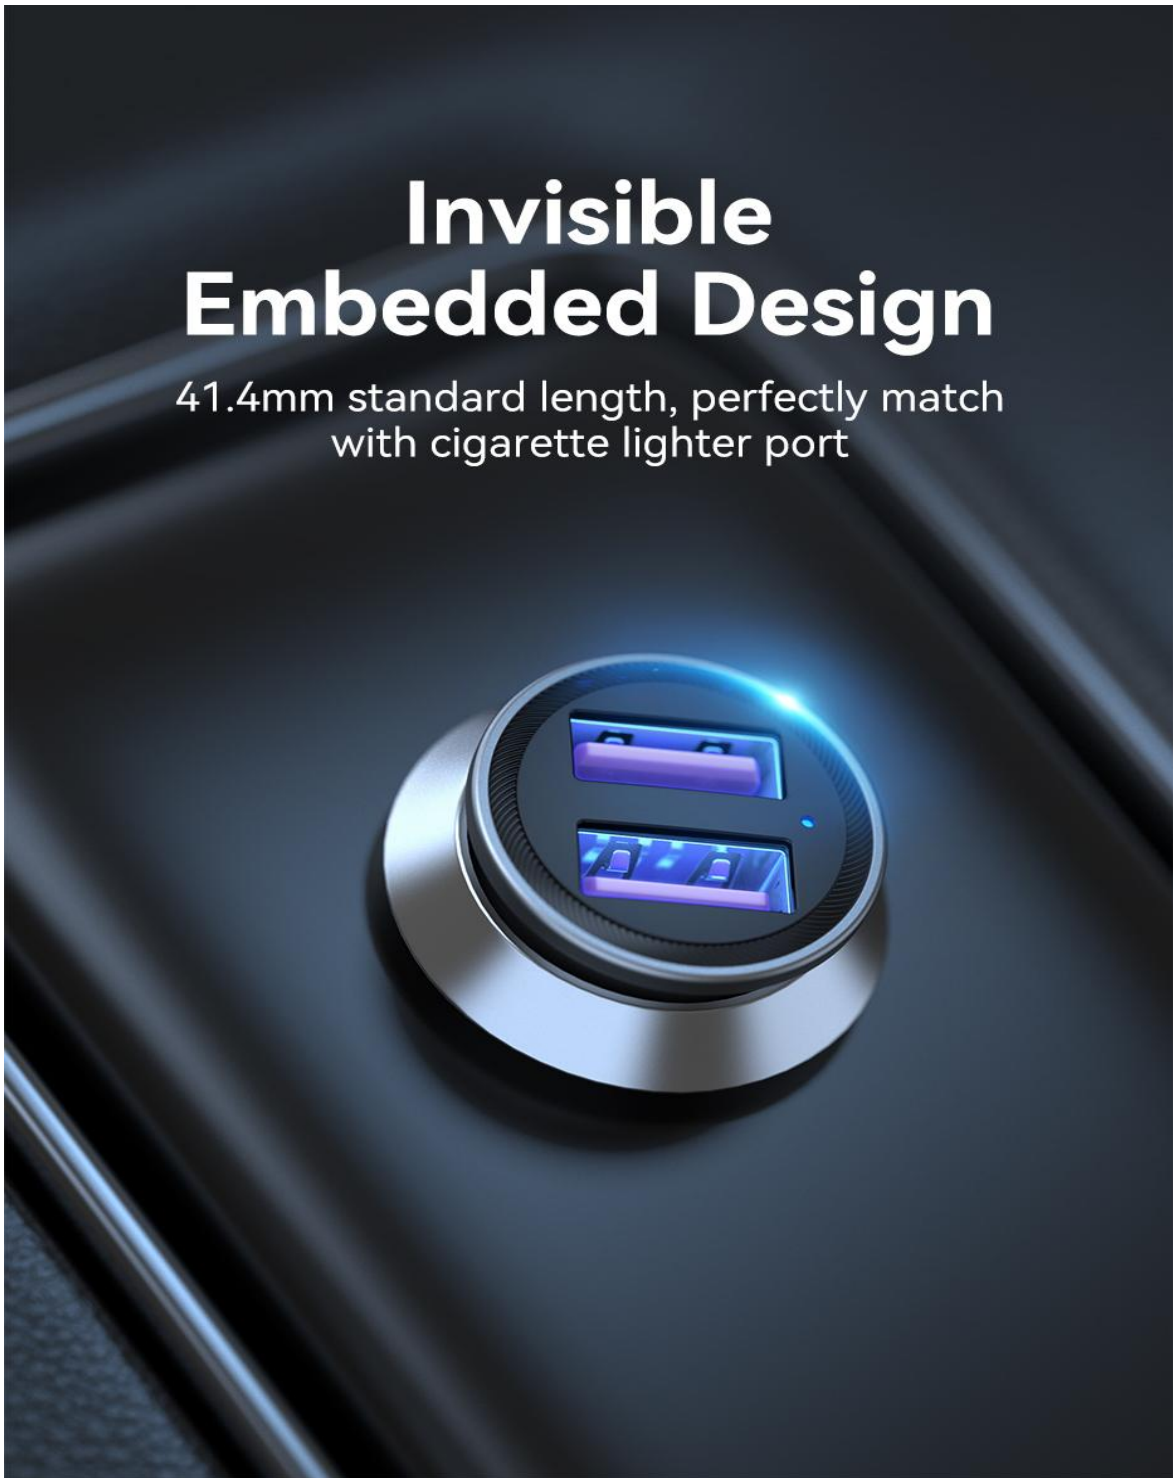

Invisible Embedded Design

41.4mm standard length, perfectly match
with cigarette lighter port