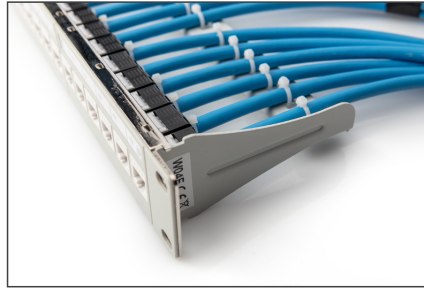

More images: