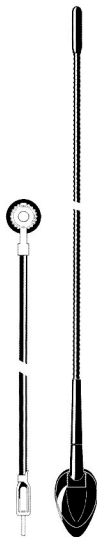

# ZETAFLX

Code no. 99

## UNIVERSAL RENAULT-PEUGEOT ROOF MOUNT AERIAL

CAPACITY	65 pF ± 10%
AERIAL ROD	FIBERGLASS / COPPER COIL
CABLE LENGTH	230 CM.
SECTIONS	1
SPECIAL BASE	DIE CAST ZAMAK
REMOVABLE FOR CAR-WASH	
INCLINATION	0° ÷ 70°