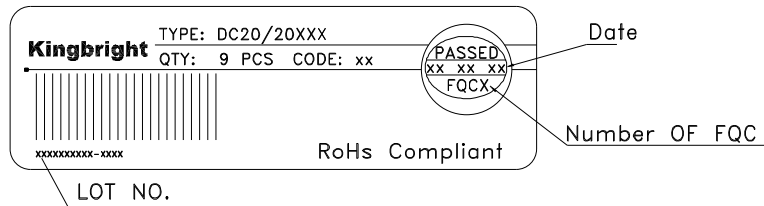

Inside LABEL Paste On The IC-tube