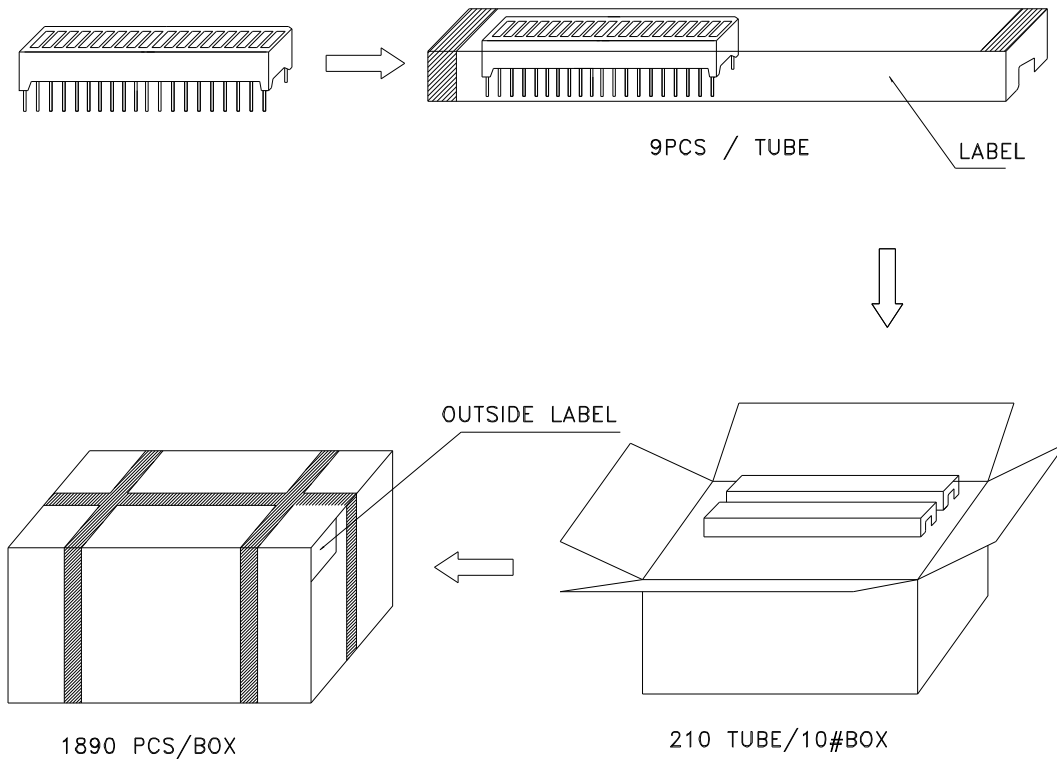

PACKING & LABEL SPECIFICATIONS

DC20/20YWA