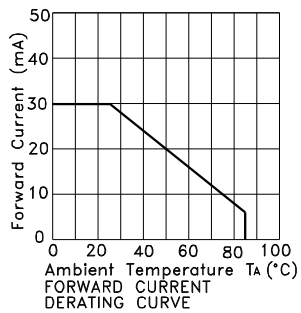

### Features

- SUITABLE FOR LEVEL INDICATORS.
- LOW CURRENT OPERATION.
- EXCELLENT ON/OFF CONTRAST.
- WIDE VIEWING ANGLE.
- END STACKABLE.
- MECHANICALLY RUGGED.
- DIFFERENT COLORS IN ONE UNIT AVAILABLE.
- STANDARD: GRAY FACE, WHITE SEGMENT.
- RoHS COMPLIANT.

## Electrical / Optical Characteristics at TA=25°C

Symbol	Parameter	Device	Typ.	Max.	Units	Test Conditions
$\lambda_{peak}$	Peak Wavelength	Yellow	590		nm	I <sub>F</sub> =20mA
$\lambda_D$ [1]	Dominant Wavelength	Yellow	588		nm	I <sub>F</sub> =20mA
$\Delta\lambda_{1/2}$	Spectral Line Half-width	Yellow	35		nm	I <sub>F</sub> =20mA
C	Capacitance	Yellow	20		pF	V <sub>F</sub> =0V;f=1MHz
V <sub>F</sub> [2]	Forward Voltage	Yellow	2.1	2.5	V	I <sub>F</sub> =20mA
I <sub>R</sub>	Reverse Current	Yellow		10	uA	V <sub>R</sub> =5V

Notes:

1. 1/10 Duty Cycle, 0.1ms Pulse Width.

2. 2mm below package base.

Yellow

DC20/20YWA