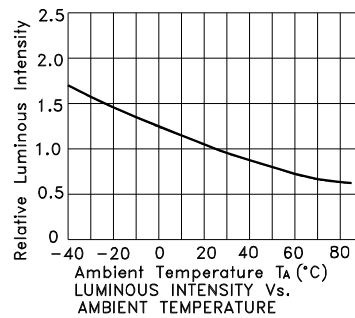

Yellow

DC20/20YWA