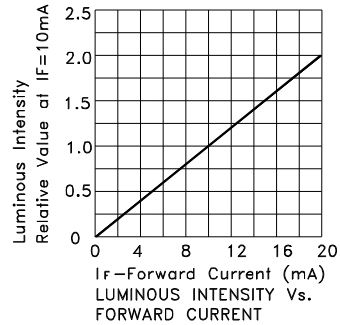

### Features

- SUITABLE FOR LEVEL INDICATORS.
- LOW CURRENT OPERATION.
- EXCELLENT ON/OFF CONTRAST.
- WIDE VIEWING ANGLE.
- END STACKABLE.
- MECHANICALLY RUGGED.
- DIFFERENT COLORS IN ONE UNIT AVAILABLE.
- STANDARD: GRAY FACE, WHITE SEGMENT.
- RoHS COMPLIANT.

## Electrical / Optical Characteristics at TA=25°C

Symbol	Parameter	Device	Typ.	Max.	Units	Test Conditions
$\lambda_{peak}$	Peak Wavelength	Yellow	590		nm	I <sub>F</sub> =20mA
$\lambda_D$ [1]	Dominant Wavelength	Yellow	588		nm	I <sub>F</sub> =20mA
$\Delta\lambda_{1/2}$	Spectral Line Half-width	Yellow	35		nm	I <sub>F</sub> =20mA
C	Capacitance	Yellow	20		pF	V <sub>F</sub> =0V;f=1MHz
V <sub>F</sub> [2]	Forward Voltage	Yellow	2.1	2.5	V	I <sub>F</sub> =20mA
I <sub>R</sub>	Reverse Current	Yellow		10	uA	V <sub>R</sub> =5V

Notes:

1. Wavelength: +/-1nm.

2. Forward Voltage: +/-0.1V.

Notes:

1. 1/10 Duty Cycle, 0.1ms Pulse Width.

2. 2mm below package base.

Yellow

DC20/20YWA