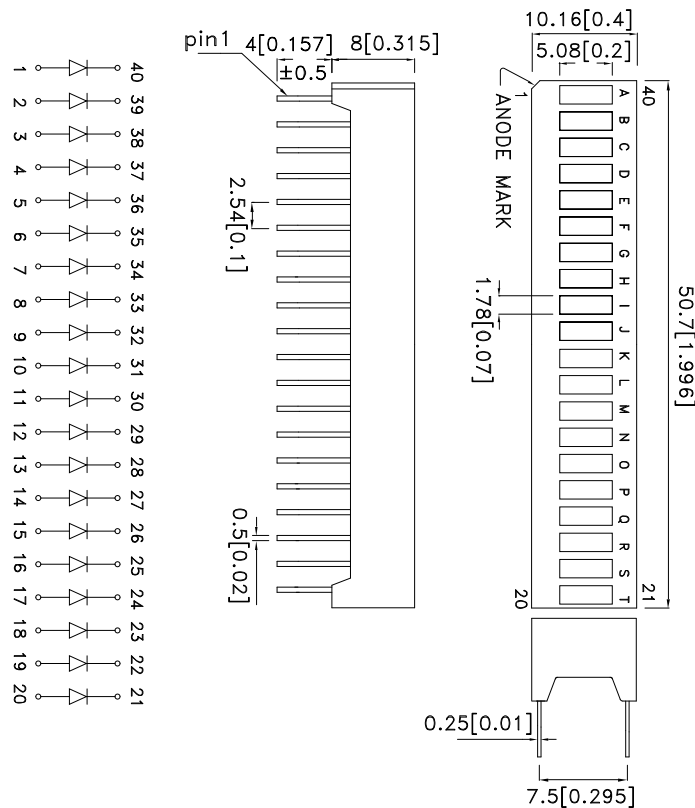

### Features

- SUITABLE FOR LEVEL INDICATORS.
- LOW CURRENT OPERATION.
- EXCELLENT ON/OFF CONTRAST.
- WIDE VIEWING ANGLE.
- END STACKABLE.
- MECHANICALLY RUGGED.
- DIFFERENT COLORS IN ONE UNIT AVAILABLE.
- STANDARD: GRAY FACE, WHITE SEGMENT.
- RoHS COMPLIANT.

#### Notes:

1. All dimensions are in millimeters (inches), Tolerance is  $\pm 0.25$  (0.01") unless otherwise noted.
2. Specifications are subject to change without notice.

## Selection Guide

Part No.	Dice	Lens Type	Iv (ucd) [1] @ 10mA		Description
			Min.	Typ.	
DC20/20YWA	Yellow (GaAsP/GaP)	WHITE DIFFUSED	1900	9000	20 Segments Bargraph-Display

Note:

1. Luminous intensity/ luminous Flux: +/-15%.

Notes:

1. 1/10 Duty Cycle, 0.1ms Pulse Width.

2. 2mm below package base.

Yellow

DC20/20YWA