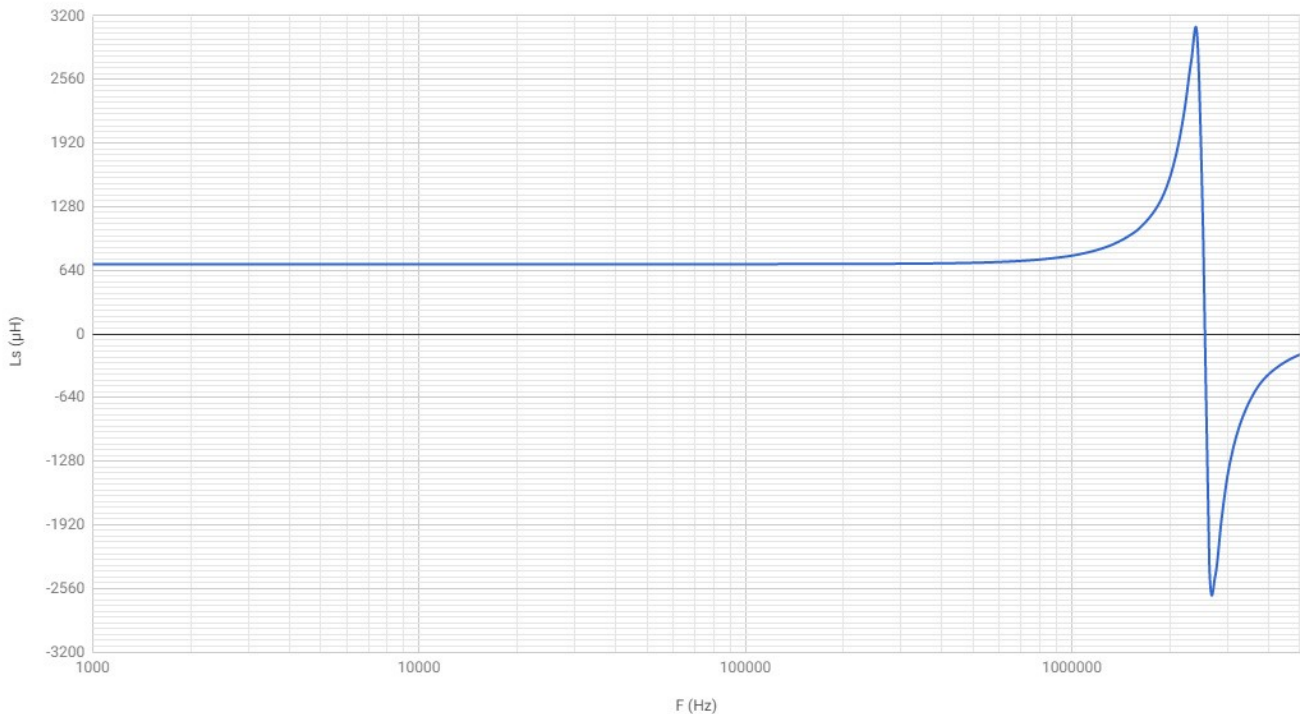

CP-ANTENA-700 μ H-ID8.5MM

ORDERING CODE:

CP-ANTENA - 700 μ H-ID8.5MM

DIMENSIONS:

PROPERTIES:

- Inductance@125kHz: 702 μ H
- Inductance tolerance@125kHz: $\pm 10\%$
- RDC=5,59 Ω
- RDC tolerance: $\pm 10\%$
- Temperature class F (155°C)

CHARACTERISTICS:

Inductance

Q factor

Impedance