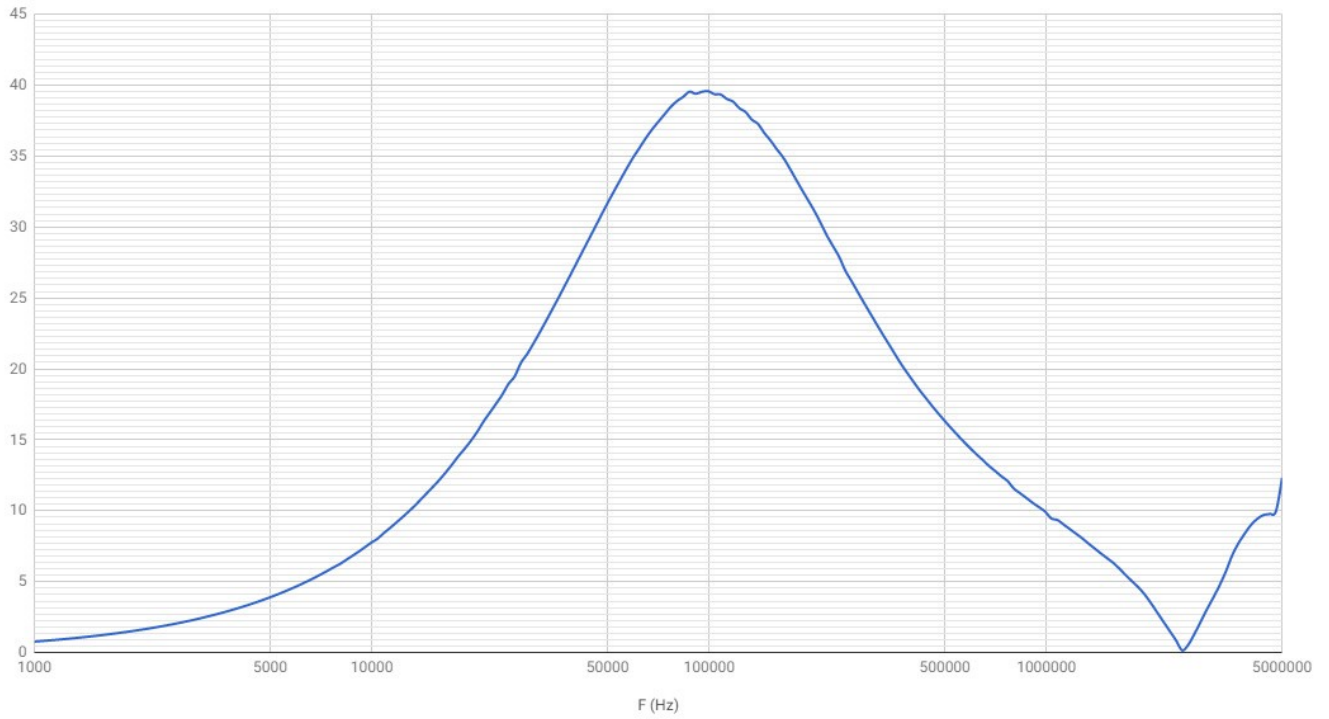

CP-ANTENA-700 μ H-ID8.5MM

ORDERING CODE:

CP-ANTENA - 700 μ H-ID8.5MM

DIMENSIONS:

PROPERTIES:

- Inductance@125kHz: 702 μ H
- Inductance tolerance@125kHz: $\pm 10\%$
- RDC=5,59 Ω
- RDC tolerance: $\pm 10\%$
- Temperature class F (155°C)

CHARACTERISTICS:

Inductance

Q factor

Impedance