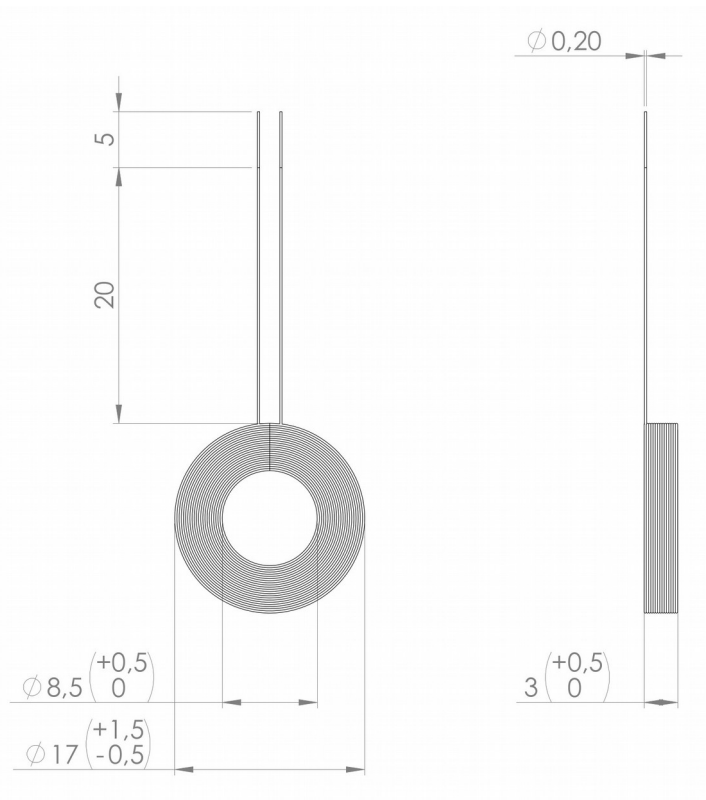

CP-ANTENA-700 μ H-ID8.5MM

ORDERING CODE:

CP-ANTENA - 700 μ H-ID8.5MM

DIMENSIONS:

PROPERTIES:

- Inductance@125kHz: 702 μ H
- Inductance tolerance@125kHz: $\pm 10\%$
- RDC=5,59 Ω
- RDC tolerance: $\pm 10\%$
- Temperature class F (155°C)