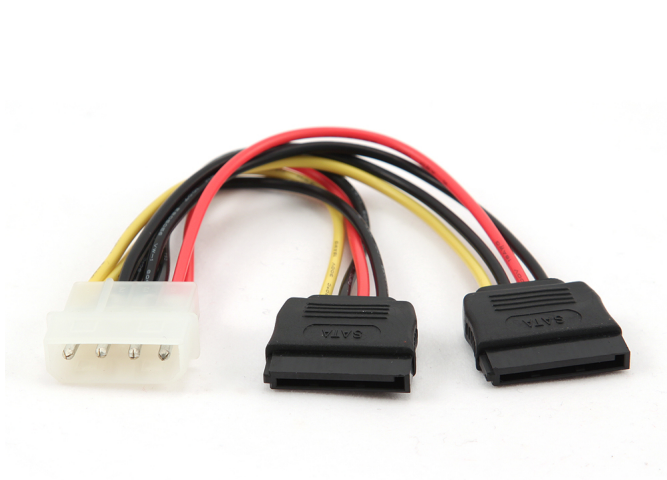

## 2\*Serial ATA 15 cm power cable CC-SATA-PSY

### Features

- 2 Serial ATA power supply flat cable
- 15 cm long
- 1 x 5 1/4" to 2 x SATA connectors
- Bulk packing

### Packaging

Q'ty in crtn, pcs	250
Crtn volume, CUM	0.026
Crtn weight, kgs	4.32
Individual package size LxWxH:	125x90x10 mm
Carton size LxWxH:	380x305x225 mm
Country of origin	CN
Barcode	8716309039246
Customs code	8544429090