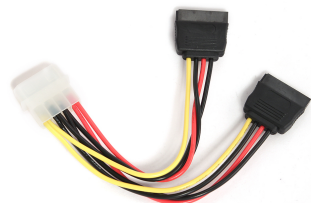

2*Serial ATA 30 cm power cable CC-SATA-PSY-0.3M

Features

- 2 Serial ATA power supply flat cable
- 30 cm long
- 1 x 5 1/4" to 2 x SATA connectors

Packaging

Q'ty in crtn, pcs	250
Crtn volume, CUM	0.024
Crtn weight, kgs	6.23
Individual package size LxWxH:	15x130x170 mm
Carton size LxWxH:	400x300x200 mm
Country of origin	CN
Barcode	8716309088060
Customs code	8544429090