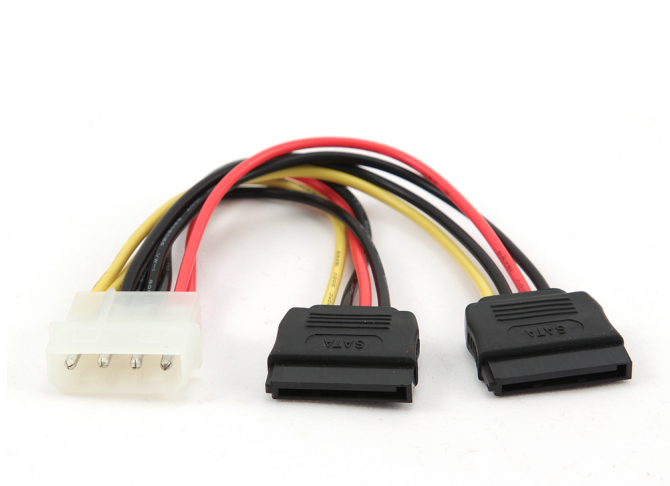

2*Serial ATA 30 cm power cable CC-SATA-PSY-0.3M

Features

- 2 Serial ATA power supply flat cable
- 30 cm long
- 1 x 5 1/4" to 2 x SATA connectors

Packaging

Q'ty in crtn, pcs	250
Crtn volume, CUM	0.024
Crtn weight, kgs	6.23
Individual package size LxWxH:	15x130x170 mm
Carton size LxWxH:	400x300x200 mm
Country of origin	CN
Barcode	8716309088060
Customs code	8544429090