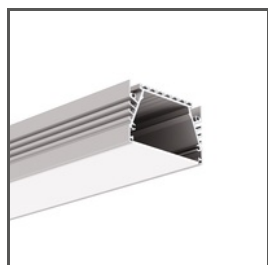

SEPOD
A06593
Ref. arch B6593

RELATED PROFILES > MINIMALISTIC