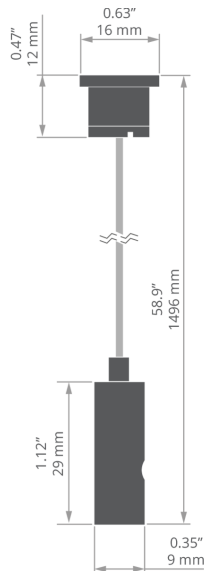

# Fastener set RD-1

Ref. C28231

Ref. arch 42658NI, 42658GSS, 42658L9005, 42658L9010

- Completed set of items
- Lengthwise suspension on a wire
- Easy height adjustment of the suspension at the lighting fixture
- Easy installation without removing the end caps
- Includes 1.5 m wire

## MOUNTING

- to the surface, using properly selected screws
- to the lighting fixture, using a small lock
- wire hooked into the ceiling plug with a crimp and adjusted at the fitting by means of a block

## TECHNICAL DRAWING

## TECHNICAL SPECIFICATIONS

Material	brass
Length	1496 mm
Width	16 mm
Lifting capacity	15 kg

Color	Ref
<input checked="" type="checkbox"/> silver glossy	C28231P00 42658NI
<input checked="" type="checkbox"/> silver satin	C28231P01 42658GSS
<input checked="" type="checkbox"/> black lacquered	C28231L07 42658L9005
<input type="checkbox"/> white lacquered	C28231L10 42658L9010