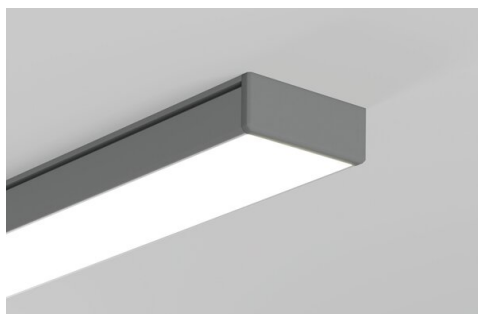

SAMPLE PROJECTS