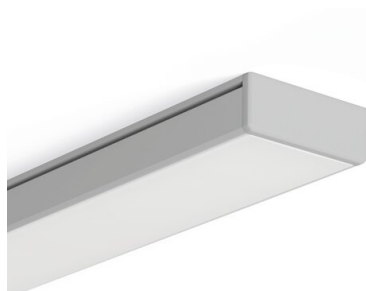

SAMPLE PROJECTS