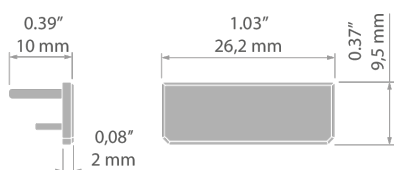

# End cap GIZA

Ref. C24539C02, C24539L01, C24539C10, C24539C07

NEW

- No light gaps at the ends of the profiles
- Aesthetic profile finish
- Allows the use of a cover equal to the length of the profile

## TECHNICAL SPECIFICATIONS

Material	ABS
Height	9.5 mm
Width	26.2 mm
Corrosion resistance	yes
Corrosion resistance at high salinity	yes

Color	Ref
■ gray	C24539C02
■ silver	C24539L01
□ white	C24539C10
■ black	C24539C07