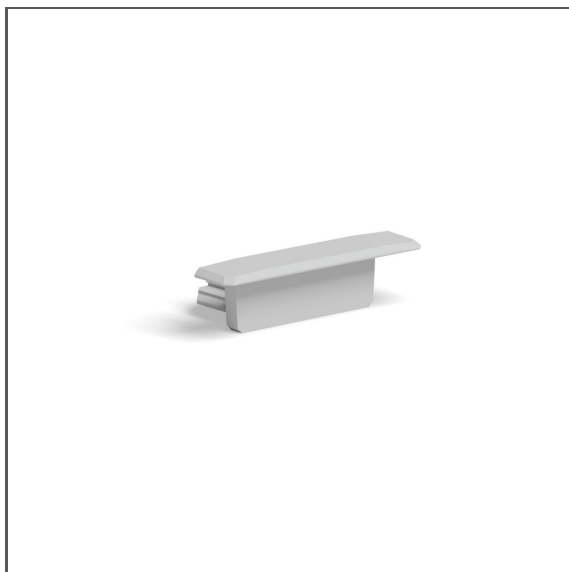

# End cap MICRO-NK

Ref. C24346C02, C24346C10, C24346C07, C24346L01

Ref. arch 24346, 24408, 24362, 24450

## APPLICATION

- aesthetic finish and protection of the interior of the lighting fixture

## TECHNICAL SPECIFICATIONS

Material	ABS
Shape	rectangular
Height	6 mm
Width	22 mm
Corrosion resistance	yes
Corrosion resistance at high salinity	yes

Color	Ref
■ gray	C24346C02 24346
■ black	C24346C07 24362
□ white	C24346C10 24408
■ silver	C24346L01 24450