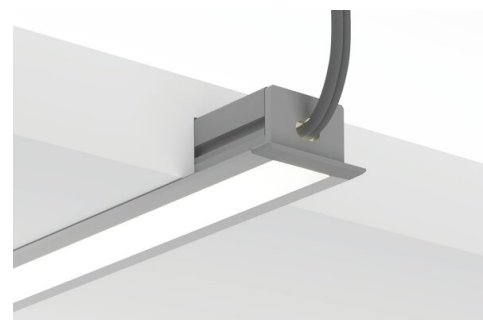

SAMPLE PROJECTS