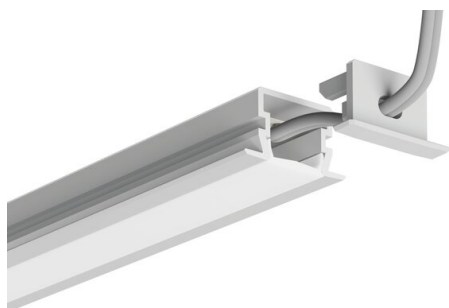

SAMPLE PROJECTS