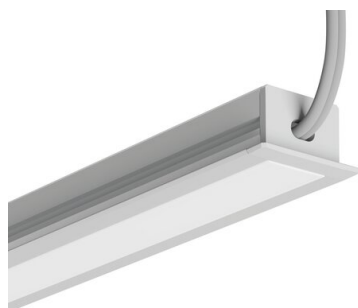

SAMPLE PROJECTS