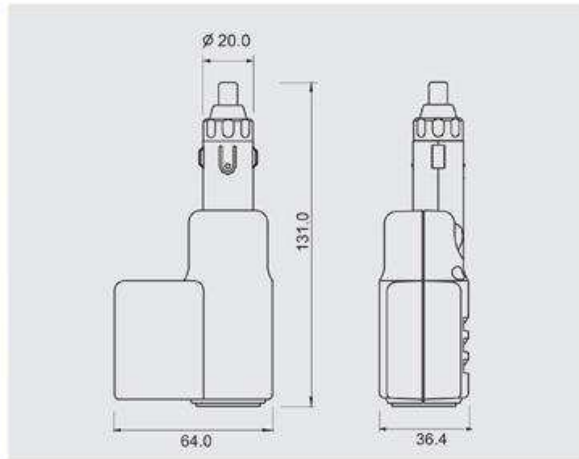

## A13-39 TWIN OUTLET ADAPTER

### FEATURES

- \* RATING : 10A 12V DC
- \* MATERIAL OF SOCKET
  - Housing : ABS ( UL flame: 94-HB 105°C ).
  - Inner contact : nickel plated brass.
  - Contact : nickel plated metal.
- \* MATERIAL OF PLUG
  - Housing : phenolic ( UL flame: 94V-1 ).
  - Top contact : nickel plated brass.
  - Contact : nickel plated metal.
- \* Twin outlet socket with 0° ~90° degree 4 positions adjustable plug.
- \* Green light ring , easy to insert in the dark.
- \* With 10A glass tube fuse max.