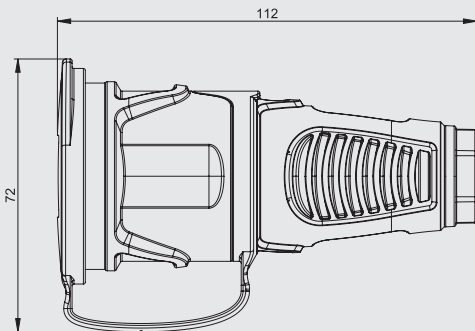

Connector IP54 with cap

Safety connectors Series TAURUS²

- rubber version (housing TPE, contact carriers PA6) or
- solid rubber version (housing TPE, contact carriers TPE)
- Austrian/German or French/Belgian system
- with or without child protection (shutter)
- with cap and band
- colour (housing/ring): black/red (standard)
- Protection class: **IP54** splashproof

Safety connector: Austrian/German system IP54 with cap

2521-sr

contact carriers	polyamide (PA6)	rubber (TPE)
Austrian/German	2511-sr	2521-sr
Austrian/German with child protection	2511-src	–

pack. unit=20 pcs.