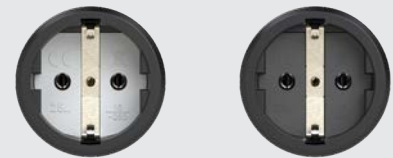

Safety connector: Austrian/German system IP54 with hinged lid

contact carriers	polyamide (PA6)	rubber (TPE)
Austrian/German	2512-sr	2522-sr
Austrian/German with child protection	2512-src	–

only IPx4

pack. unit=20 pcs.