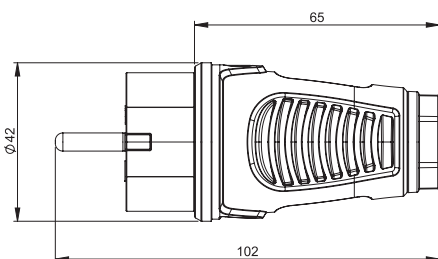

Safety plug: dual earthing system IP54

contact carriers	polyamide (PA6)	rubber (TPE)
dual earthing system	0521-sr	0522-sr

pack. unit=30 pcs.