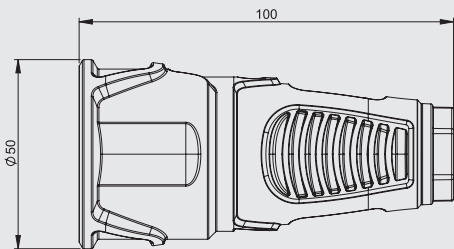

Safety connector: Austrian/German system IP20

contact carriers	polyamide (PA6)	rubber (TPE)
Austrian/German	2510-sr	2520-sr
Austrian/German with child protection	2510-src	–

pack. unit=20 pcs.