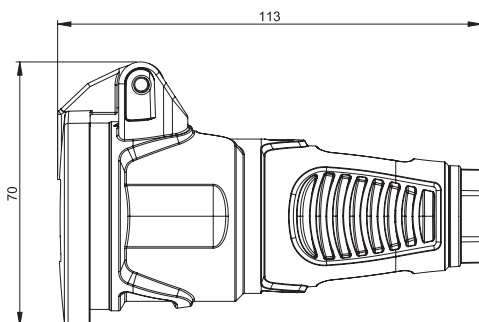

Safety connector: French/Belgian system IP54 with hinged lid

contact carriers	polyamide (PA6)	rubber (TPE)
French/Belgian	2412-srw	–
French/Belgian with child protection	2412-srcw	–

pack. unit=20 pcs.