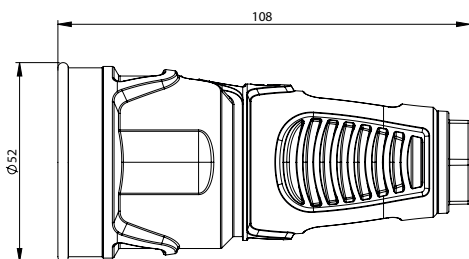

Safety connector: French/Belgian system IP20

contact carriers	polyamide (PA6)	rubber (TPE)
French/Belgian	2410-srw	–
French/Belgian with child protection	2410-srcw	–

pack. unit=20 pcs.