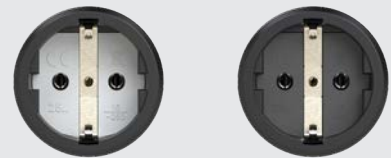

Safety connector: Austrian/German system IP20

contact carriers	polyamide (PA6)	rubber (TPE)
Austrian/German	2510-sr	2520-sr
Austrian/German with child protection	2510-src	–

pack. unit=20 pcs.