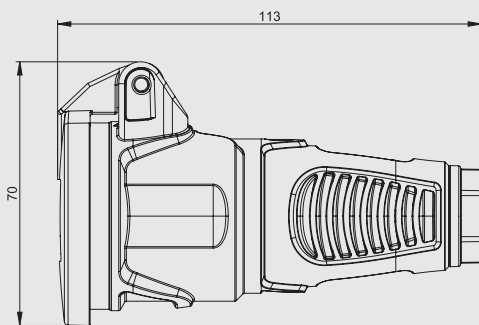

Safety connector: Austrian/German system IP54 with hinged lid

contact carriers	polyamide (PA6)	rubber (TPE)
Austrian/German	2512-sr	2522-sr
Austrian/German with child protection	2512-src	–

only IPx4

pack. unit=20 pcs.