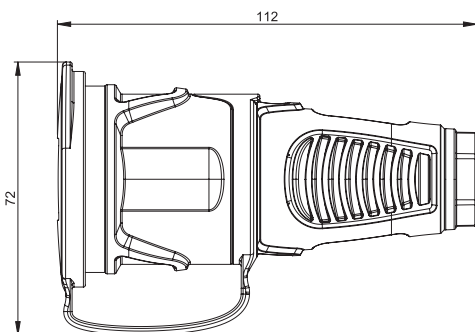

Safety connector: French/Belgian system IP54 with cap

contact carriers	polyamide (PA6)	rubber (TPE)
French/Belgian	2411-srw	–
French/Belgian with child protection	2411-srcw	–

pack. unit=20 pcs.